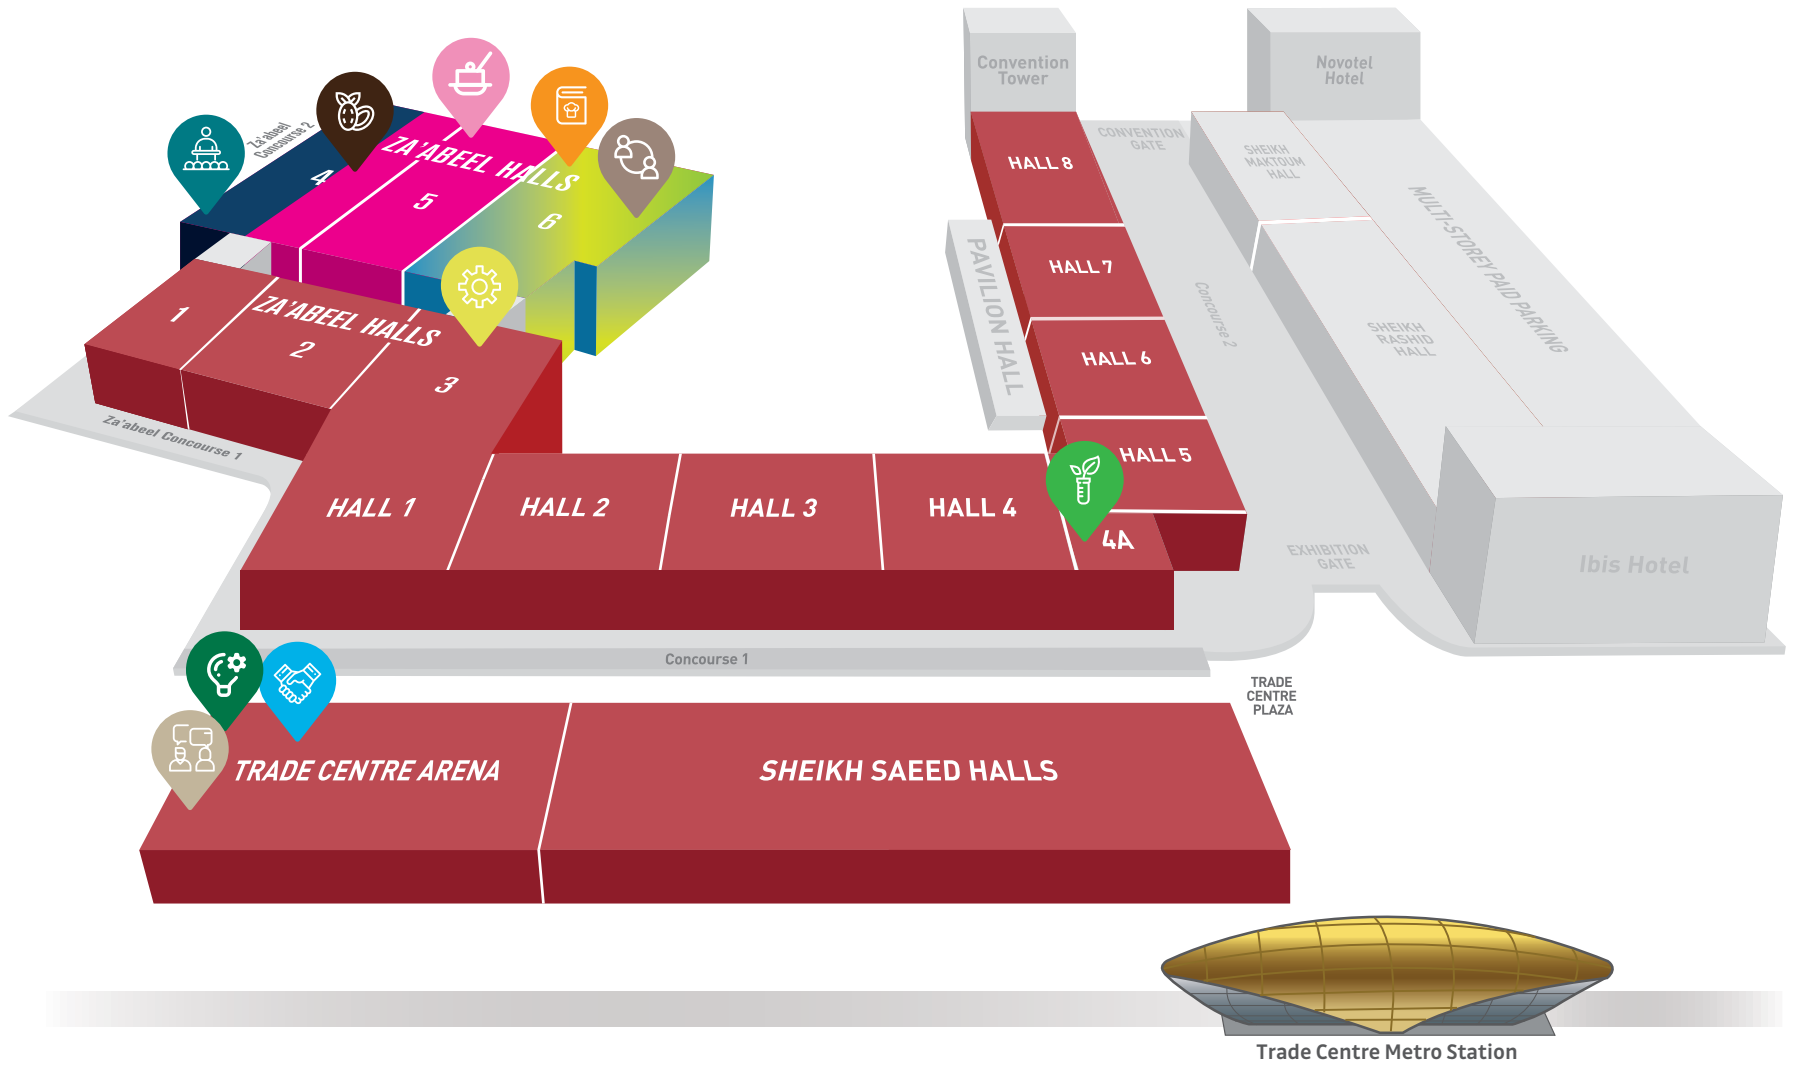

# Opening Times

29 – 30 October:  
**10am - 6pm**

31 October:  
**10am – 5pm**

- Gulfood Manufacturing Discover Zone
- Meetings Programme
- Gulfood Manufacturing Innovation Tours
- MUNCH! Stage
- Global Date Market
- Hosted Buyers Lounge
- Foodtech Summit
- Manufacturing Advice Centre
- Sweet Trends Innova Market Insights
- Private Label & Licensing Summit

-   
**Gulfood Manufacturing Discover Zone**
-   
**Meetings Programme**
-   
**Gulfood Manufacturing Innovation Tours**
-   
**MUNCH! Stage**
-   
**Global Date Market**
-   
**Hosted Buyers Lounge**
-   
**Foodtech Summit**
-   
**Manufacturing Advice Centre**
-   
**Sweet Trends Innova Market Insights**
-   
**Private Label & Licensing Summit**