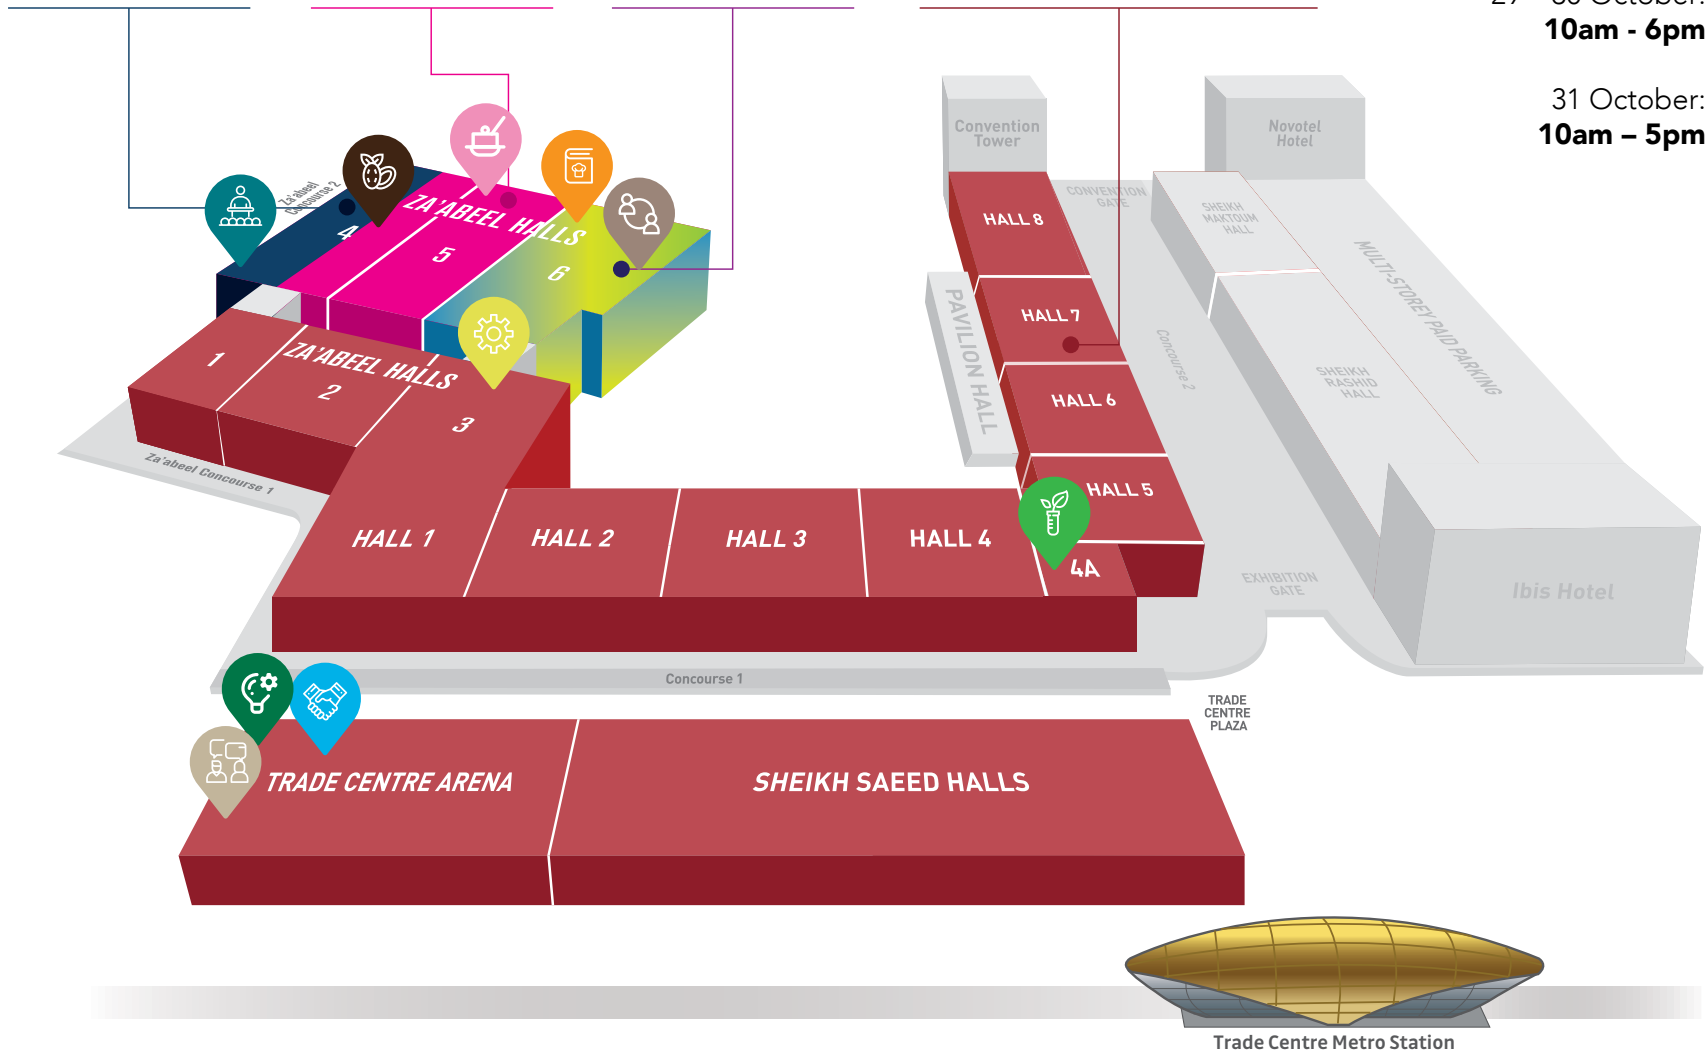

# Opening Times

29 – 30 October:  
**10am - 6pm**

31 October:  
**10am – 5pm**

- Gulfood Manufacturing Discover Zone
- Meetings Programme
- Gulfood Manufacturing Innovation Tours
- MUNCH! Stage
- Global Date Market
- Hosted Buyers Lounge
- Foodtech Summit
- Manufacturing Advice Centre
- Sweet Trends Innova Market Insights
- Private Label & Licensing Summit

-   
**Gulfood Manufacturing Discover Zone**
-   
**Meetings Programme**
-   
**Gulfood Manufacturing Innovation Tours**
-   
**MUNCH! Stage**
-   
**Global Date Market**
-   
**Hosted Buyers Lounge**
-   
**Foodtech Summit**
-   
**Manufacturing Advice Centre**
-   
**Sweet Trends Innova Market Insights**
-   
**Private Label & Licensing Summit**